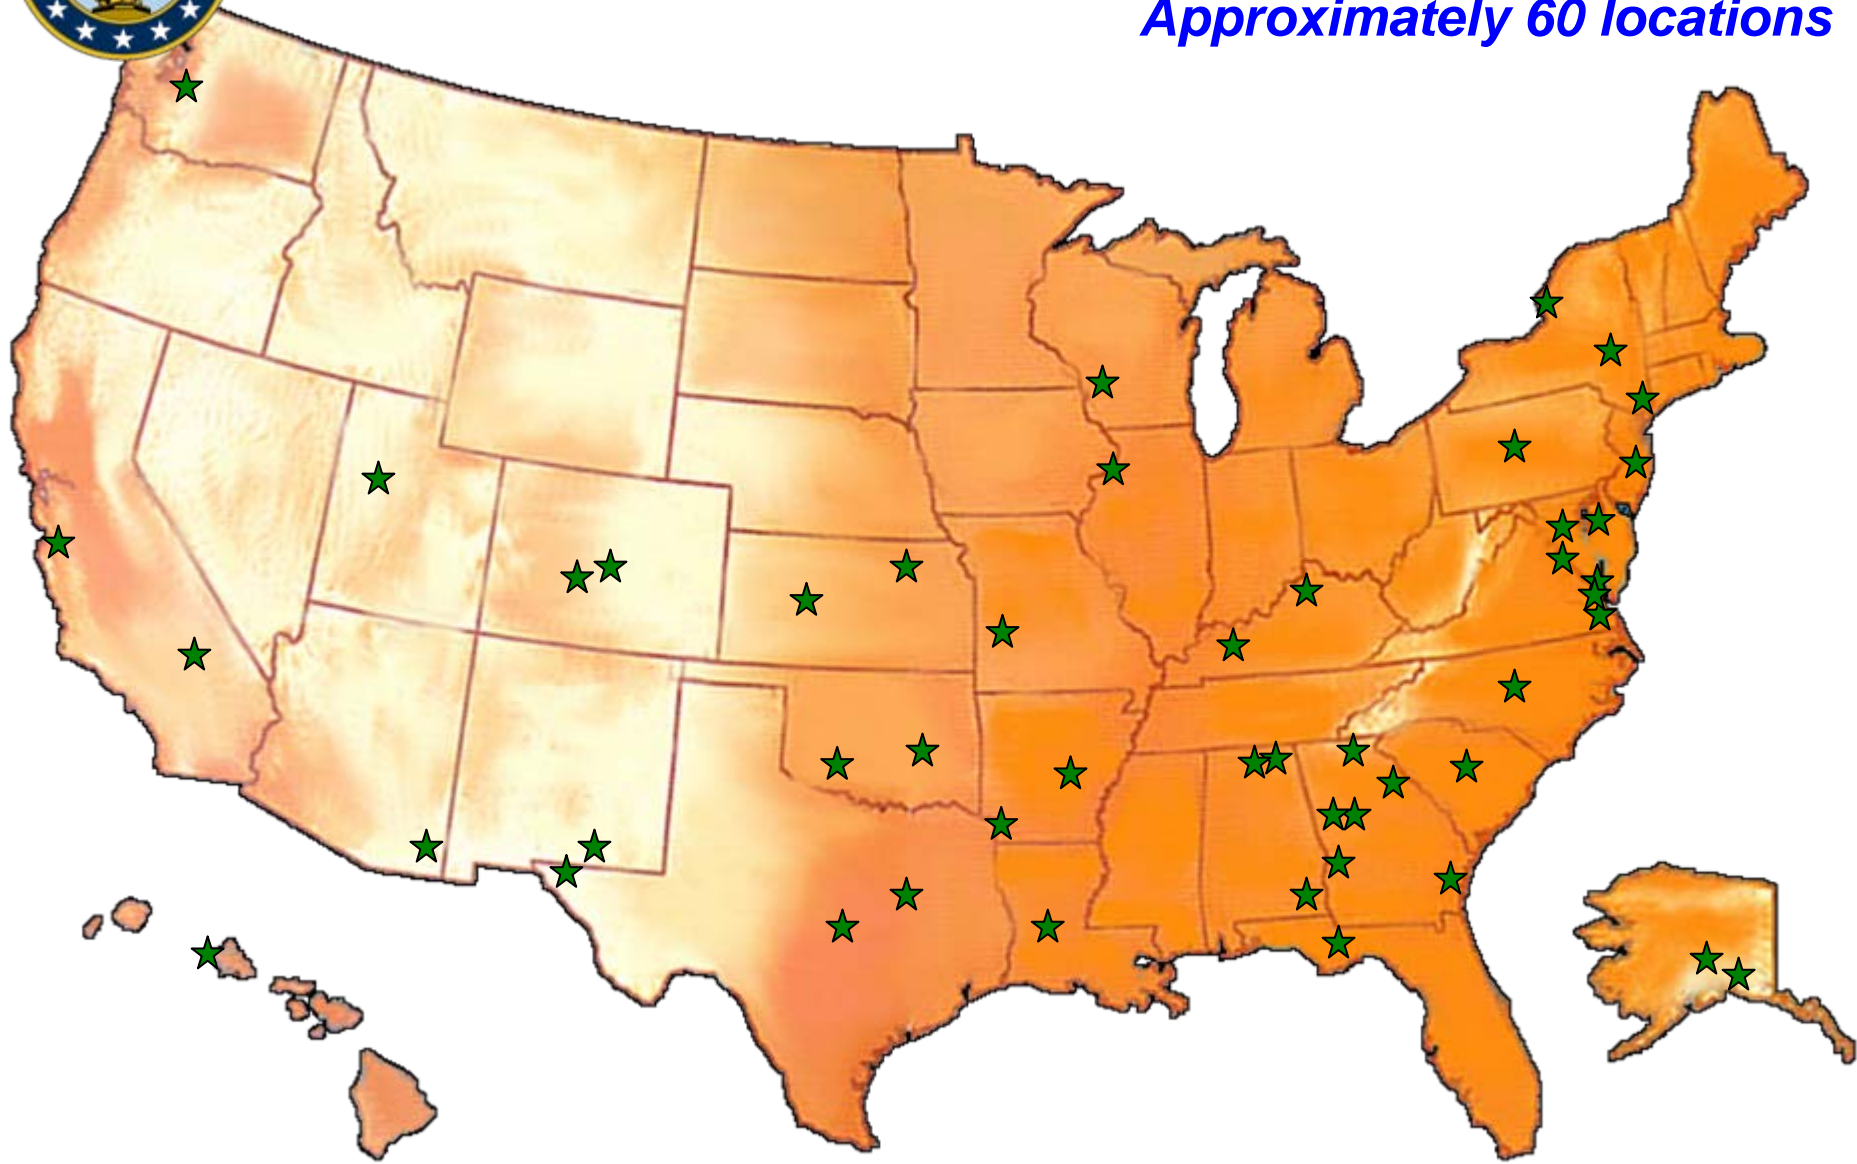

ARNG Command & Control

- 3,158 Installations
- 2,769 Communities
- 1916+ Units
- 350,000+ Soldiers

- | | | | | | | |
|--|--|---|---|---|--|--|
|  41st IN BDE
OR, ID |  49th Armored
Division
TX, SC |  28th Infantry
Division
PA, OH, VA |  29th IN BDE
CA, HI, OR |  19th & 20th
SF Groups
UT, CO, WV,
AL, MS, FL |  38th Infantry
Division
IN, MI, OH, NY,
VA |  30th MX BD
NC, WV |
|  45th IN BDE
OK |  40th Infantry
Division
CA, UT, ND,
WA, KS |  116th CAV
BDE
ID, MT, OR |  34th Infantry
Division
IA, MN, WI, ND
MO, IL |  48th MX BDE
GA |  218th MX
BDE
SC | |
|  39th IN BDE
AR, TN |  35th Infantry
Division
IL, KS, KY,
MO, NE, AR,
AL, WA, GA,
CO |  76th IN BDE
IN |  256th MX BDE
LA |  155th AR BDE
MS |  53rd IN BDE
FL | |

Army National Guard Installations

3,150 + Locations

Active Duty Army Installations-CONUS

Approximately 60 locations

The Army Composition FY04

ARNG CBT Bn's	
IN	80
AR	46
FA	89
Atk Hel	9
SF	6

Combat

Reserve
1%

NORTHCOM 114

Unified Defense (Texas)
Determined Promise
(Virginia/California)

CONUS 2,684

Patriot (Utah/New York)
Endless Glory
ROWPU Training
Wartrace Exercises

EUCOM 5,206

African Lion (Morocco)
RESCUER/MEDCEUR (Lithuania)
Combined Endeavor (Germany)
Cooperative Best Effort (Azerbaijan)
BALTOPS (Poland)
Cooperative Associate (Bulgaria)
BULWARK (Bulgaria)
Lion Focus (Italy)
Exchanges (Germany/UK/Norway)
Unit Mission Support (Germany/Italy)

SOUTHCOM 2,462

New Horizons (Honduras)
New Horizons (Ecuador)
FA- HUM (Panama)
Tradewinds (Dominican Republic)
Cabanas (Ecuador)
PKO-North (Panama) & PKO-South (Paraguay)
SUFP (Chile,Bolivia,Argentina,Ecuador,Paraguay)