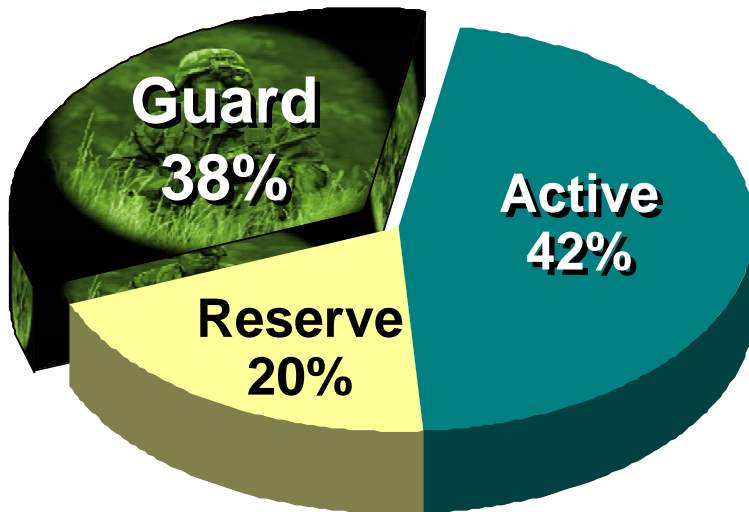

The Army Force Structure