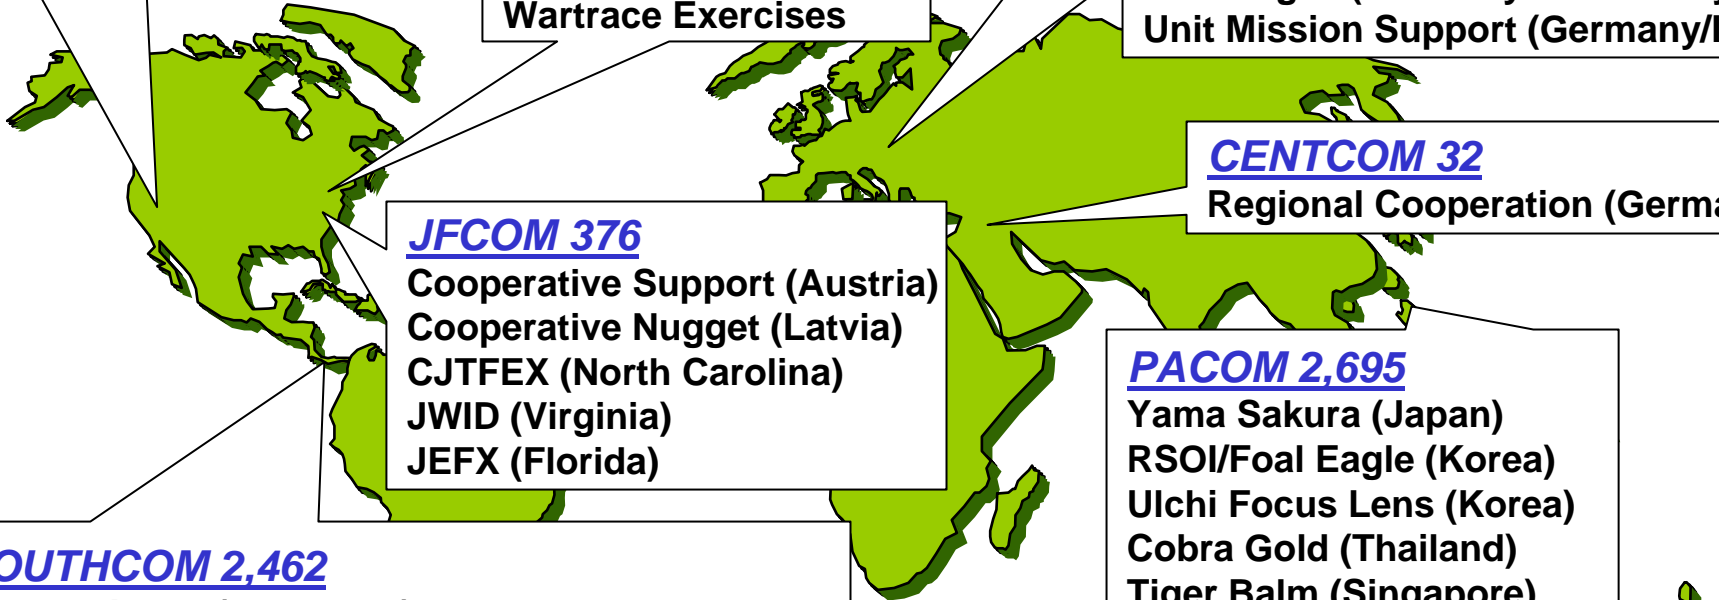

FY04 ARNG Support to the Combatant Commands

NORTHCOM 114

Unified Defense (Texas)
Determined Promise
(Virginia/California)

CONUS 2,684

Patriot (Utah/New York)
Endless Glory
ROWPU Training
Wartrace Exercises

EUCOM 5,206

African Lion (Morocco)
RESCUER/MEDCEUR (Lithuania)
Combined Endeavor (Germany)
Cooperative Best Effort (Azerbaijan)
BALTOPS (Poland)
Cooperative Associate (Bulgaria)
BULWARK (Bulgaria)
Lion Focus (Italy)
Exchanges (Germany/UK/Norway)
Unit Mission Support (Germany/Italy)

CENTCOM 32

Regional Cooperation (Germany)

JFCOM 376

Cooperative Support (Austria)
Cooperative Nugget (Latvia)
CJTFFEX (North Carolina)
JWID (Virginia)
JEFX (Florida)

PACOM 2,695

Yama Sakura (Japan)
RSOI/Foal Eagle (Korea)
Ulchi Focus Lens (Korea)
Cobra Gold (Thailand)
Tiger Balm (Singapore)
Pacific Reserve (Australia)
Orient Shield (Japan)
Balance Metal (Maldives)
Balance Velvet (Vanuatu)
Northwind (Japan)
Yudh Abhyas (India)
Balikatan (Philippines)

SOUTHCOM 2,462

New Horizons (Honduras)
New Horizons (Ecuador)
FA- HUM (Panama)
Tradewinds (Dominican Republic)
Cabanas (Ecuador)
PKO-North (Panama) & PKO-South (Paraguay)
SUFP (Chile,Bolivia,Argentina,Ecuador,Paraguay)