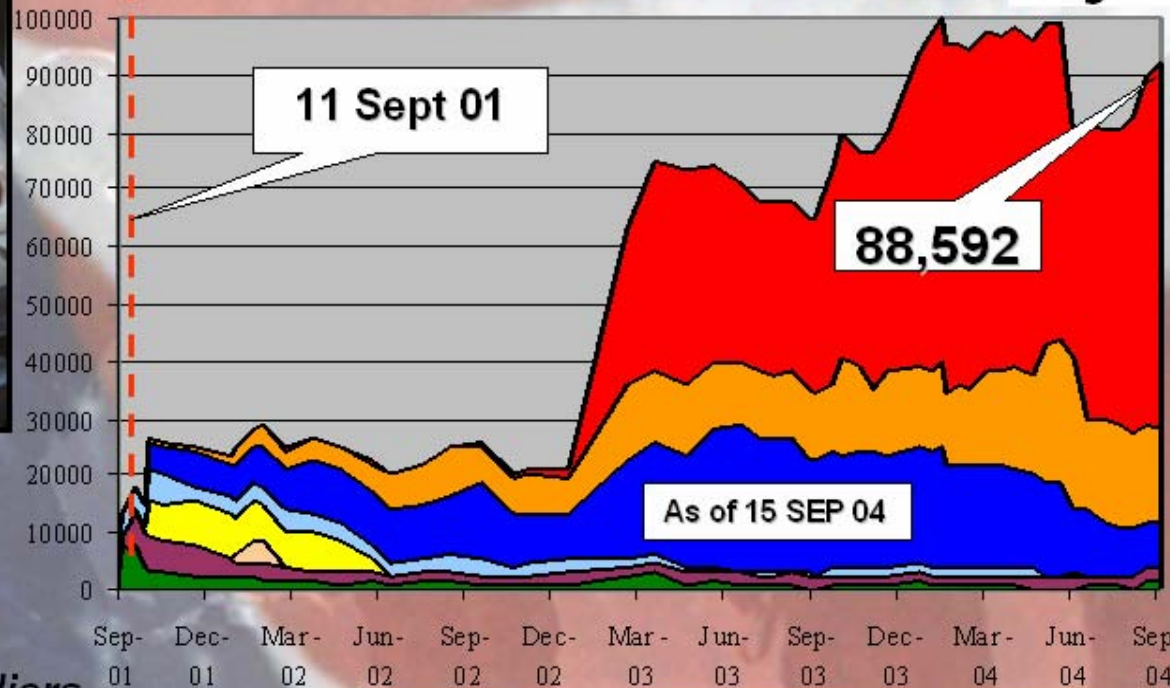

Total Army National Guard Employed

Total Army National Guard Employed

4 States	1 to 9%
6 States	10 to 19%
33 States	20 to 49%
11 States	≥ 50%

* INCLUDES OCONUS ANNUAL TRAINING.

ARNG Contributions and Level of Activity