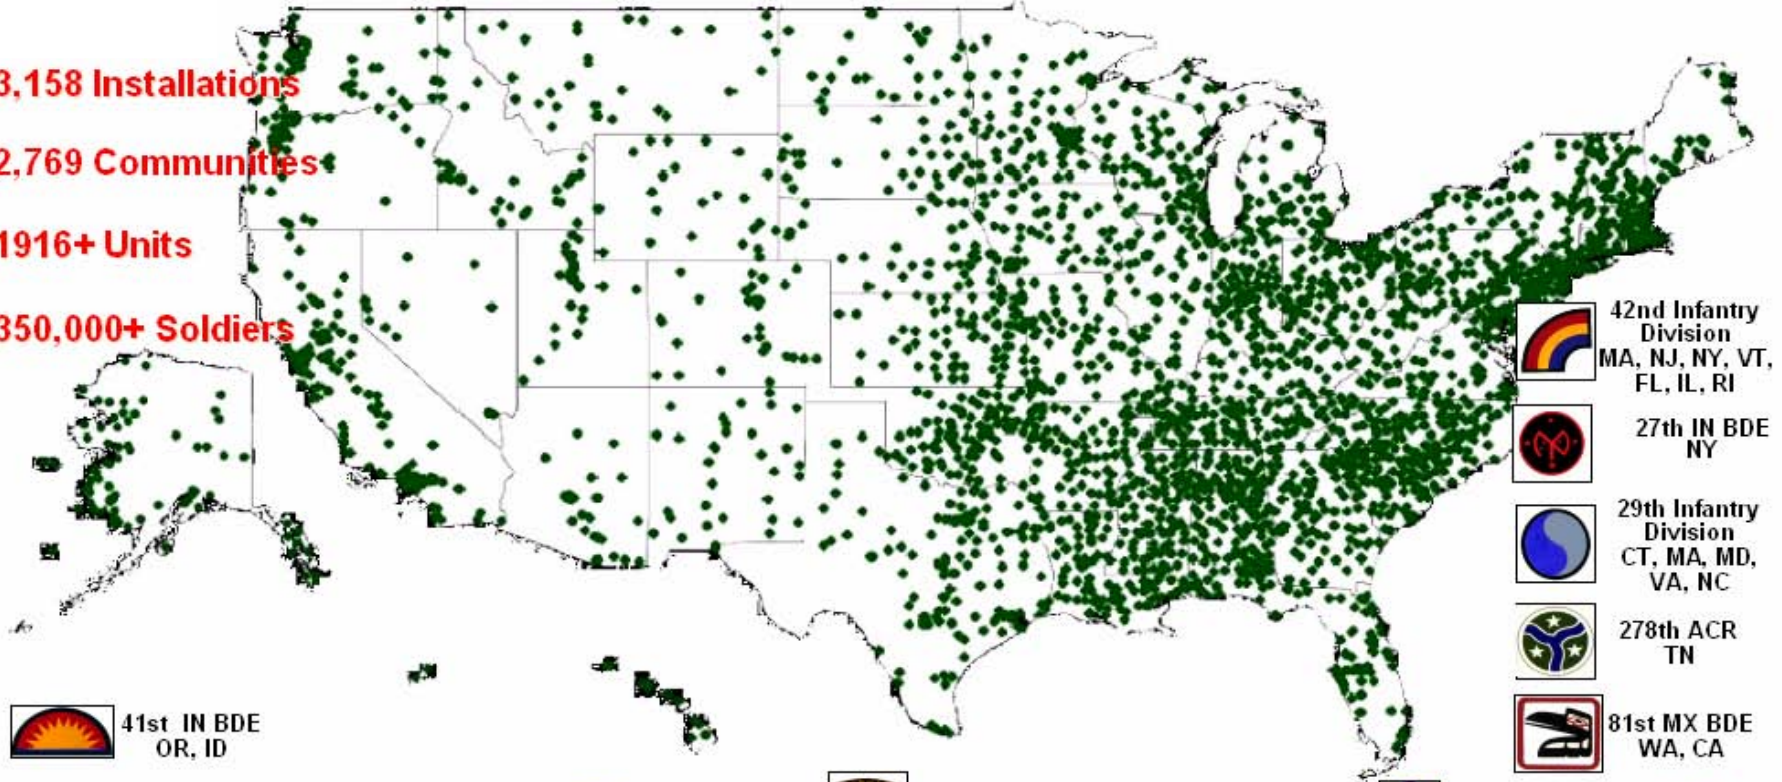

ARNG Command & Control

- 3,158 Installations
- 2,769 Communities
- 1916+ Units
- 350,000+ Soldiers

- | | | | | | | |
|--|--|---|---|---|--|--|
|  41st IN BDE
OR, ID |  49th Armored
Division
TX, SC |  28th Infantry
Division
PA, OH, VA |  29th IN BDE
CA, HI, OR |  19th & 20th
SF Groups
UT, CO, WV,
AL, MS, FL |  38th Infantry
Division
IN, MI, OH, NY,
VA |  30th MX BD
NC, WV |
|  45th IN BDE
OK |  40th Infantry
Division
CA, UT, ND,
WA, KS |  116th CAV
BDE
ID, MT, OR |  34th Infantry
Division
IA, MN, WI, ND
MO, IL |  48th MX BDE
GA |  218th MX
BDE
SC | |
|  39th IN BDE
AR, TN |  35th Infantry
Division
IL, KS, KY,
MO, NE, AR,
AL, WA, GA,
CO |  76th IN BDE
IN |  256th MX BDE
LA |  155th AR BDE
MS |  53rd IN BDE
FL | |