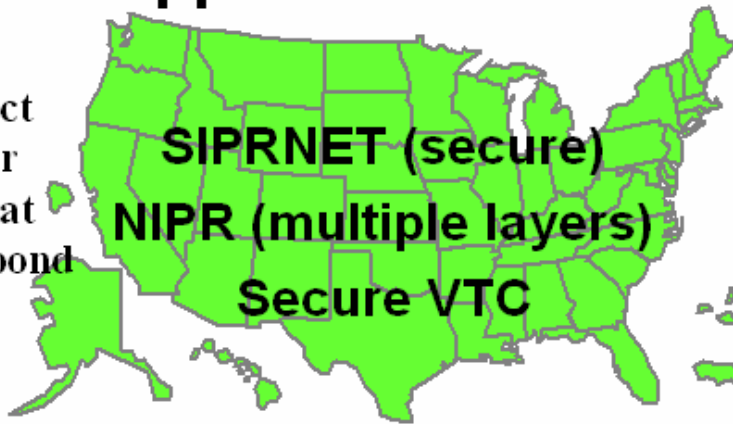

ARNG Personnel Employed in Direct Support

Partial Mobilization: 88,592 Soldiers

- Iraqi Freedom 63,637 Soldiers
- Enduring Freedom 17,000 Soldiers
- Operation Noble Eagle 7,991 Soldiers
- Presidential Res. Call-up 44 Soldiers
- Force Protection 1,898 Soldiers
- State Active Duty 1,638 Soldiers
- Airport Security
- Olympics

As of 15 SEPT 04

ARNG Operational Deployments

Joint Force Headquarters-State

CBRNE Enhanced Response Force Package

Reaction Forces

Civil Support Teams

Joint CONUS Comms Support Environment

- Detect
- Deter
- Defeat
- Respond