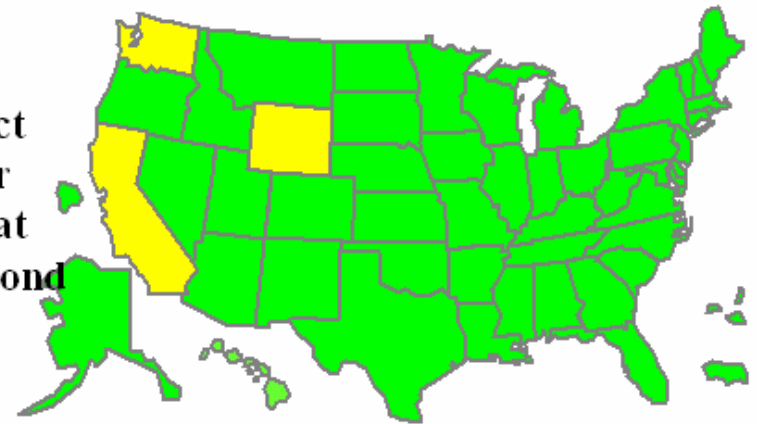

Homeland Security Information Network

- ☒ Detect
- ☒ Deter
- ☒ Defeat
- ☒ Respond