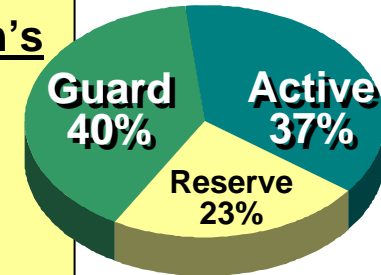

Combat Support

ARNG CS Bn's	
CM	7
EN	73
SIG	27
MP	13
MI	15