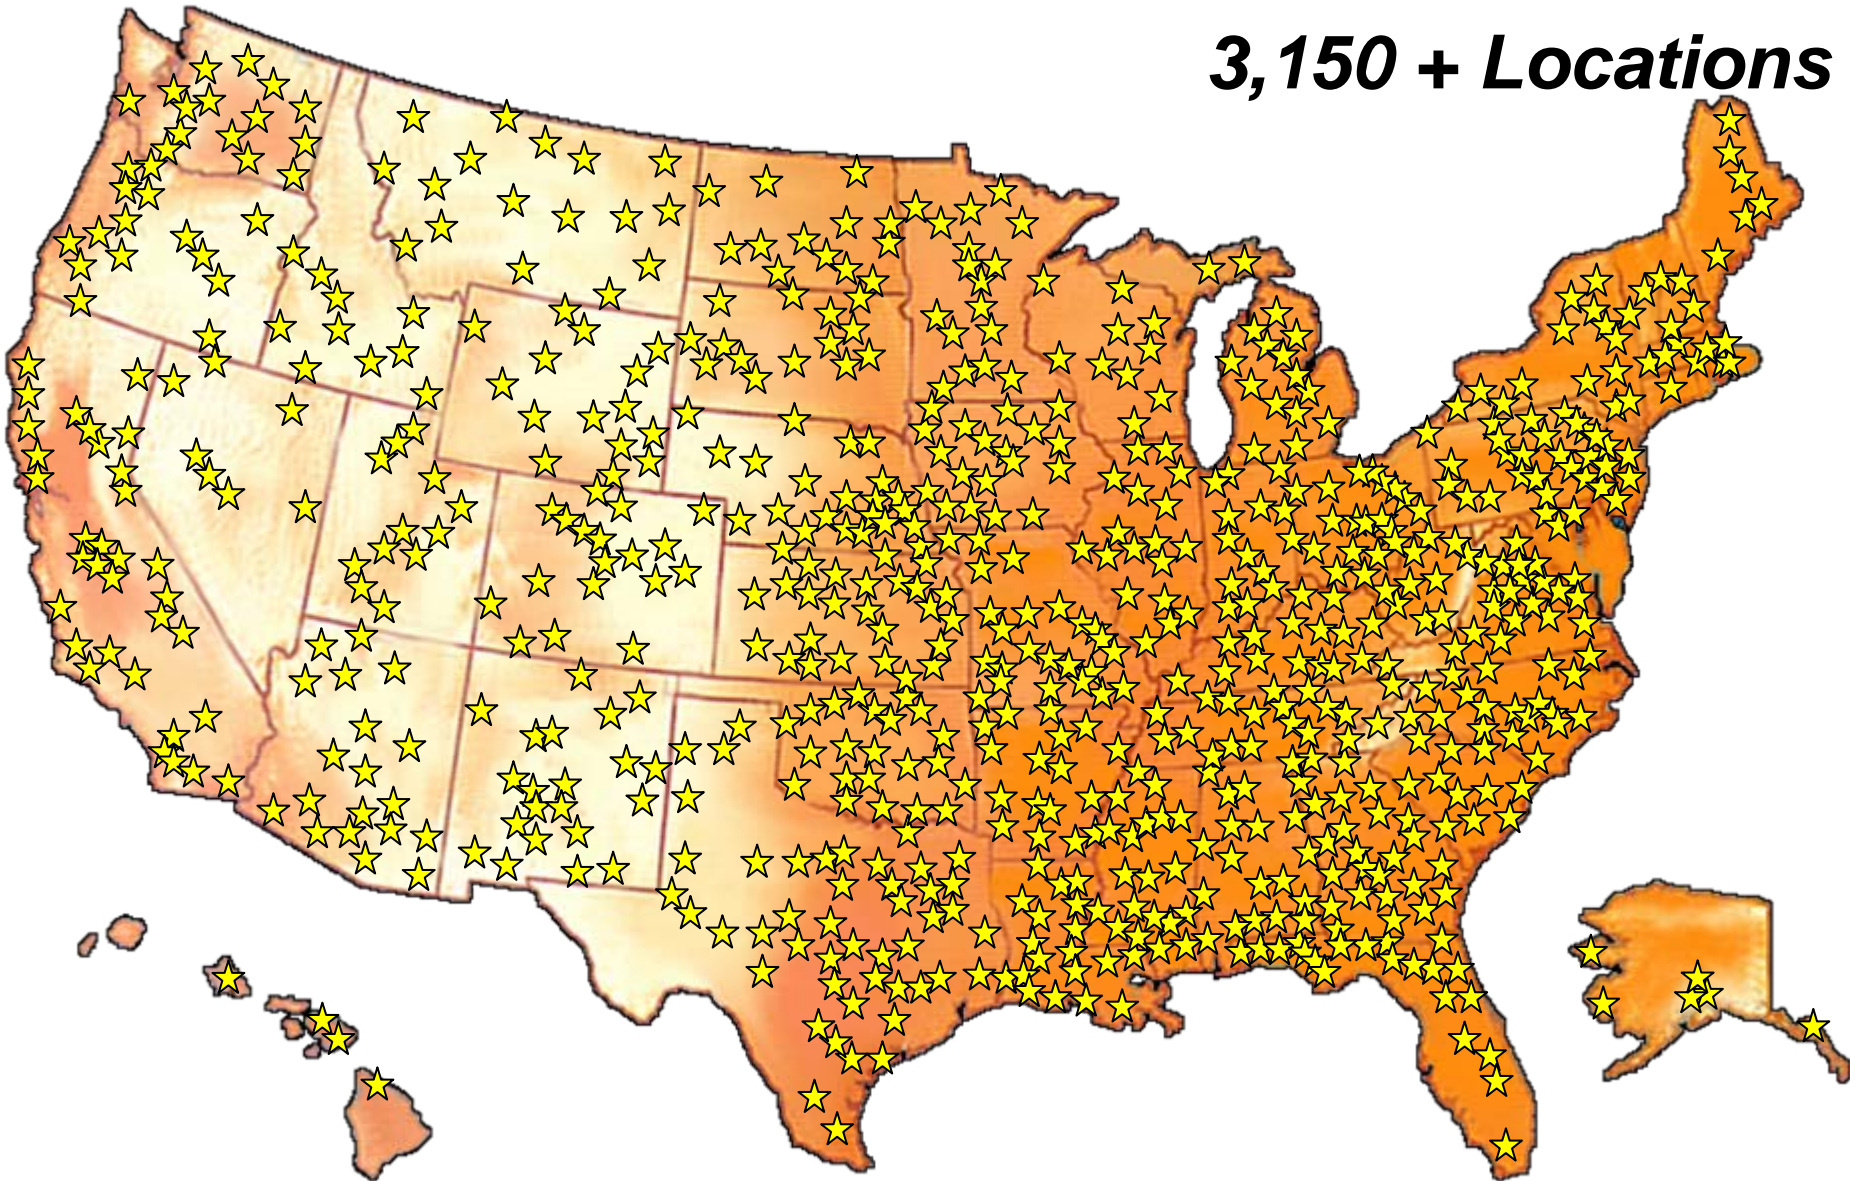

ARNG Command & Control

- 3,158 Installations
- 2,769 Communities
- 1916+ Units
- 350,000+ Soldiers

- | | | | | | | |
|--|--|---|---|---|--|--|
|  41st IN BDE
OR, ID |  49th Armored
Division
TX, SC |  28th Infantry
Division
PA, OH, VA |  29th IN BDE
CA, HI, OR |  19th & 20th
SF Groups
UT, CO, WV,
AL, MS, FL |  38th Infantry
Division
IN, MI, OH, NY,
VA |  30th MX BD
NC, WV |
|  45th IN BDE
OK |  40th Infantry
Division
CA, UT, ND,
WA, KS |  116th CAV
BDE
ID, MT, OR |  34th Infantry
Division
IA, MN, WI, ND
MO, IL |  48th MX BDE
GA |  218th MX
BDE
SC | |
|  39th IN BDE
AR, TN |  35th Infantry
Division
IL, KS, KY,
MO, NE, AR,
AL, WA, GA,
CO |  76th IN BDE
IN |  256th MX BDE
LA |  155th AR BDE
MS |  53rd IN BDE
FL | |

Army National Guard Installations

3,150 + Locations

Active Duty Army Installations-CONUS

Approximately 60 locations

The Army Composition FY04

ARNG CBT Bn's	
IN	80
AR	46
FA	89
Atk Hel	9
SF	6

Combat

Reserve
1%