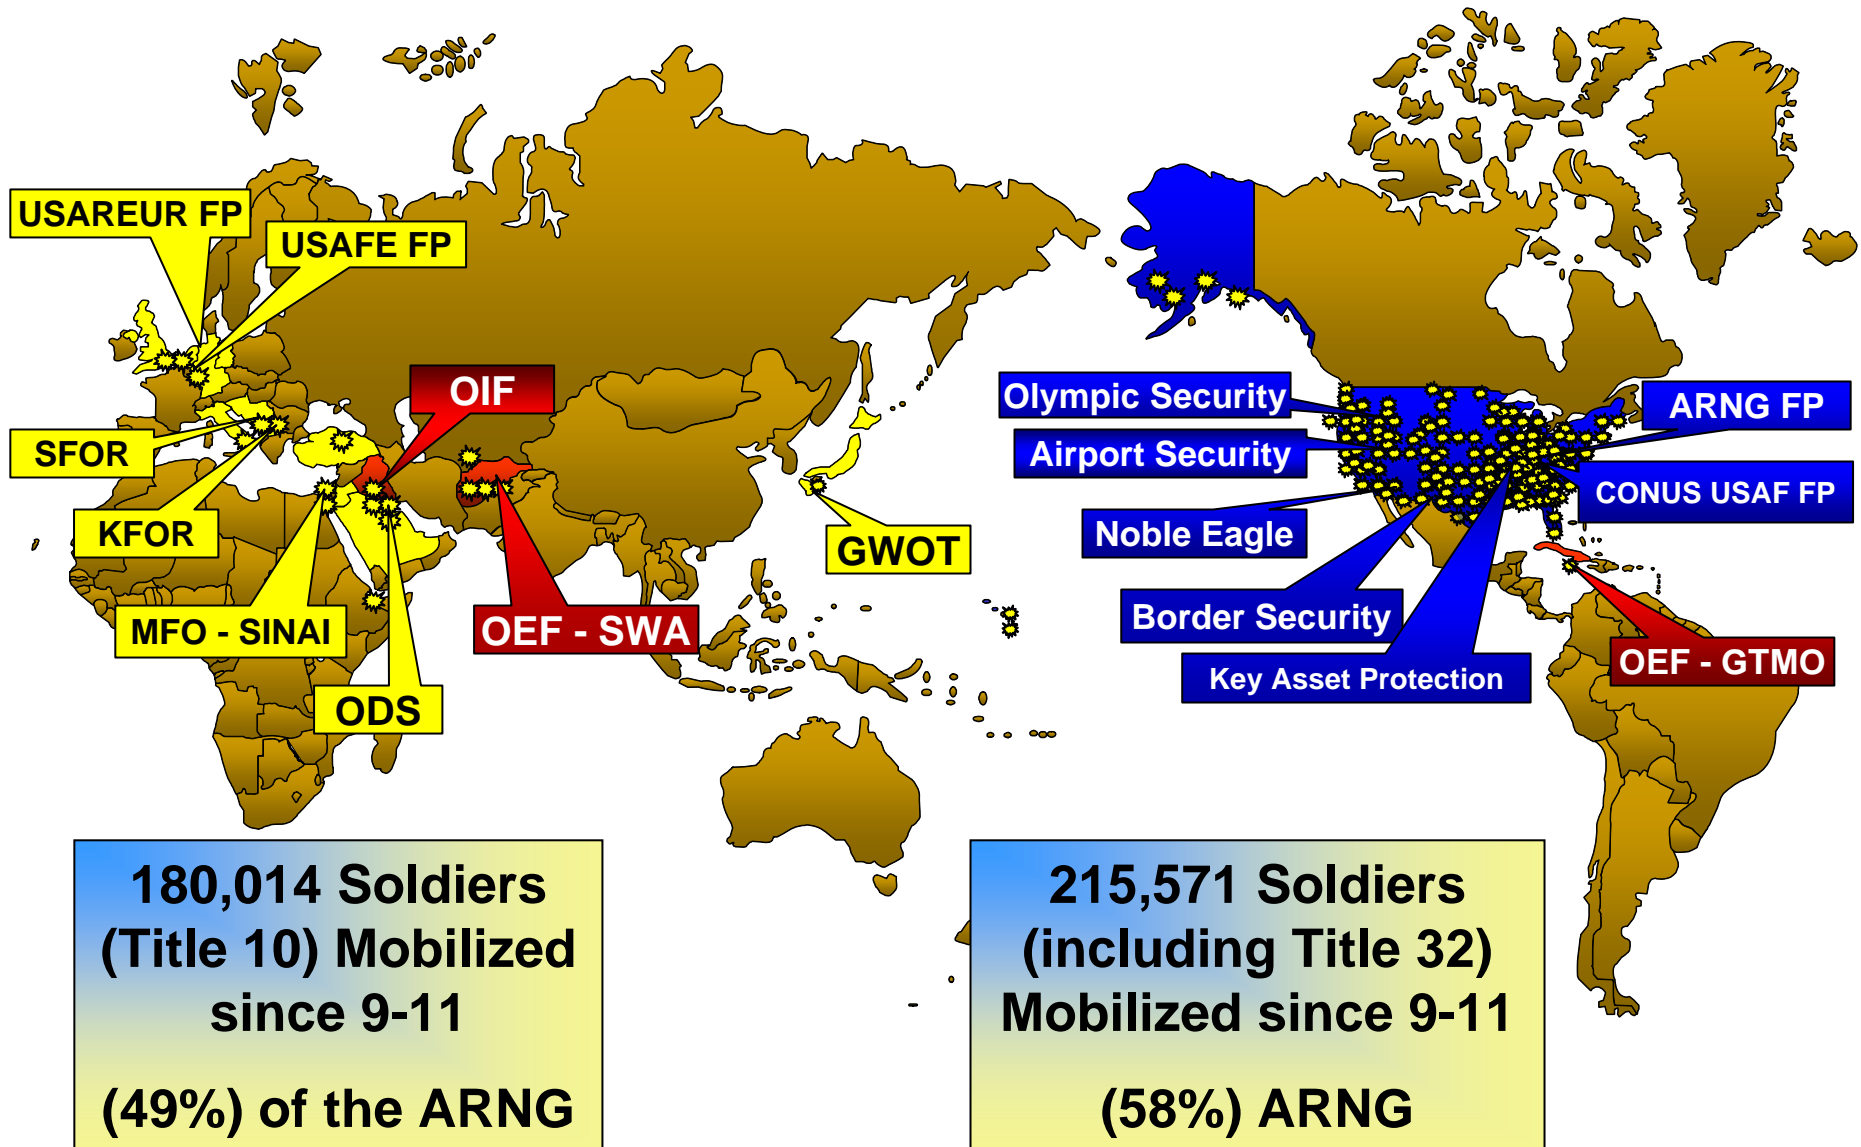

ARNG Operational Deployments