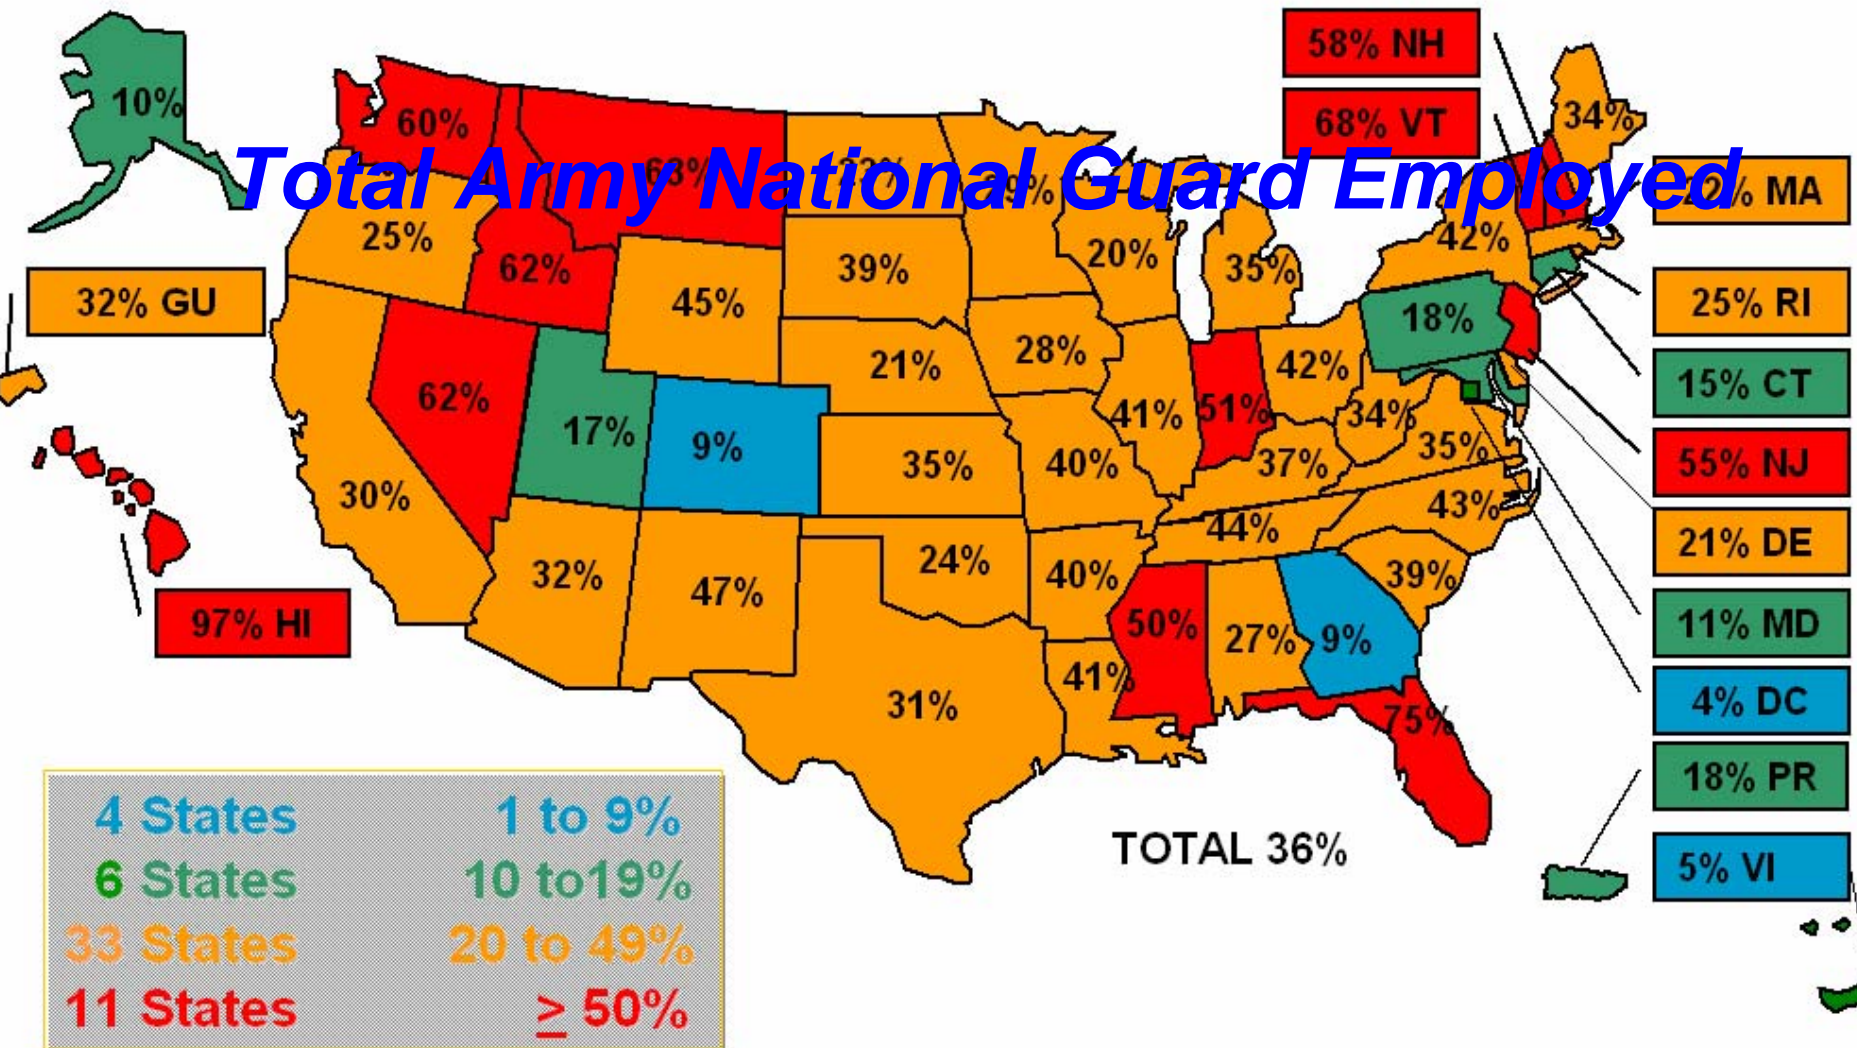

Total Army National Guard Employed

Total Army National Guard Employed

4 States	1 to 9%
6 States	10 to 19%
33 States	20 to 49%
11 States	≥ 50%

* INCLUDES OCONUS ANNUAL TRAINING.