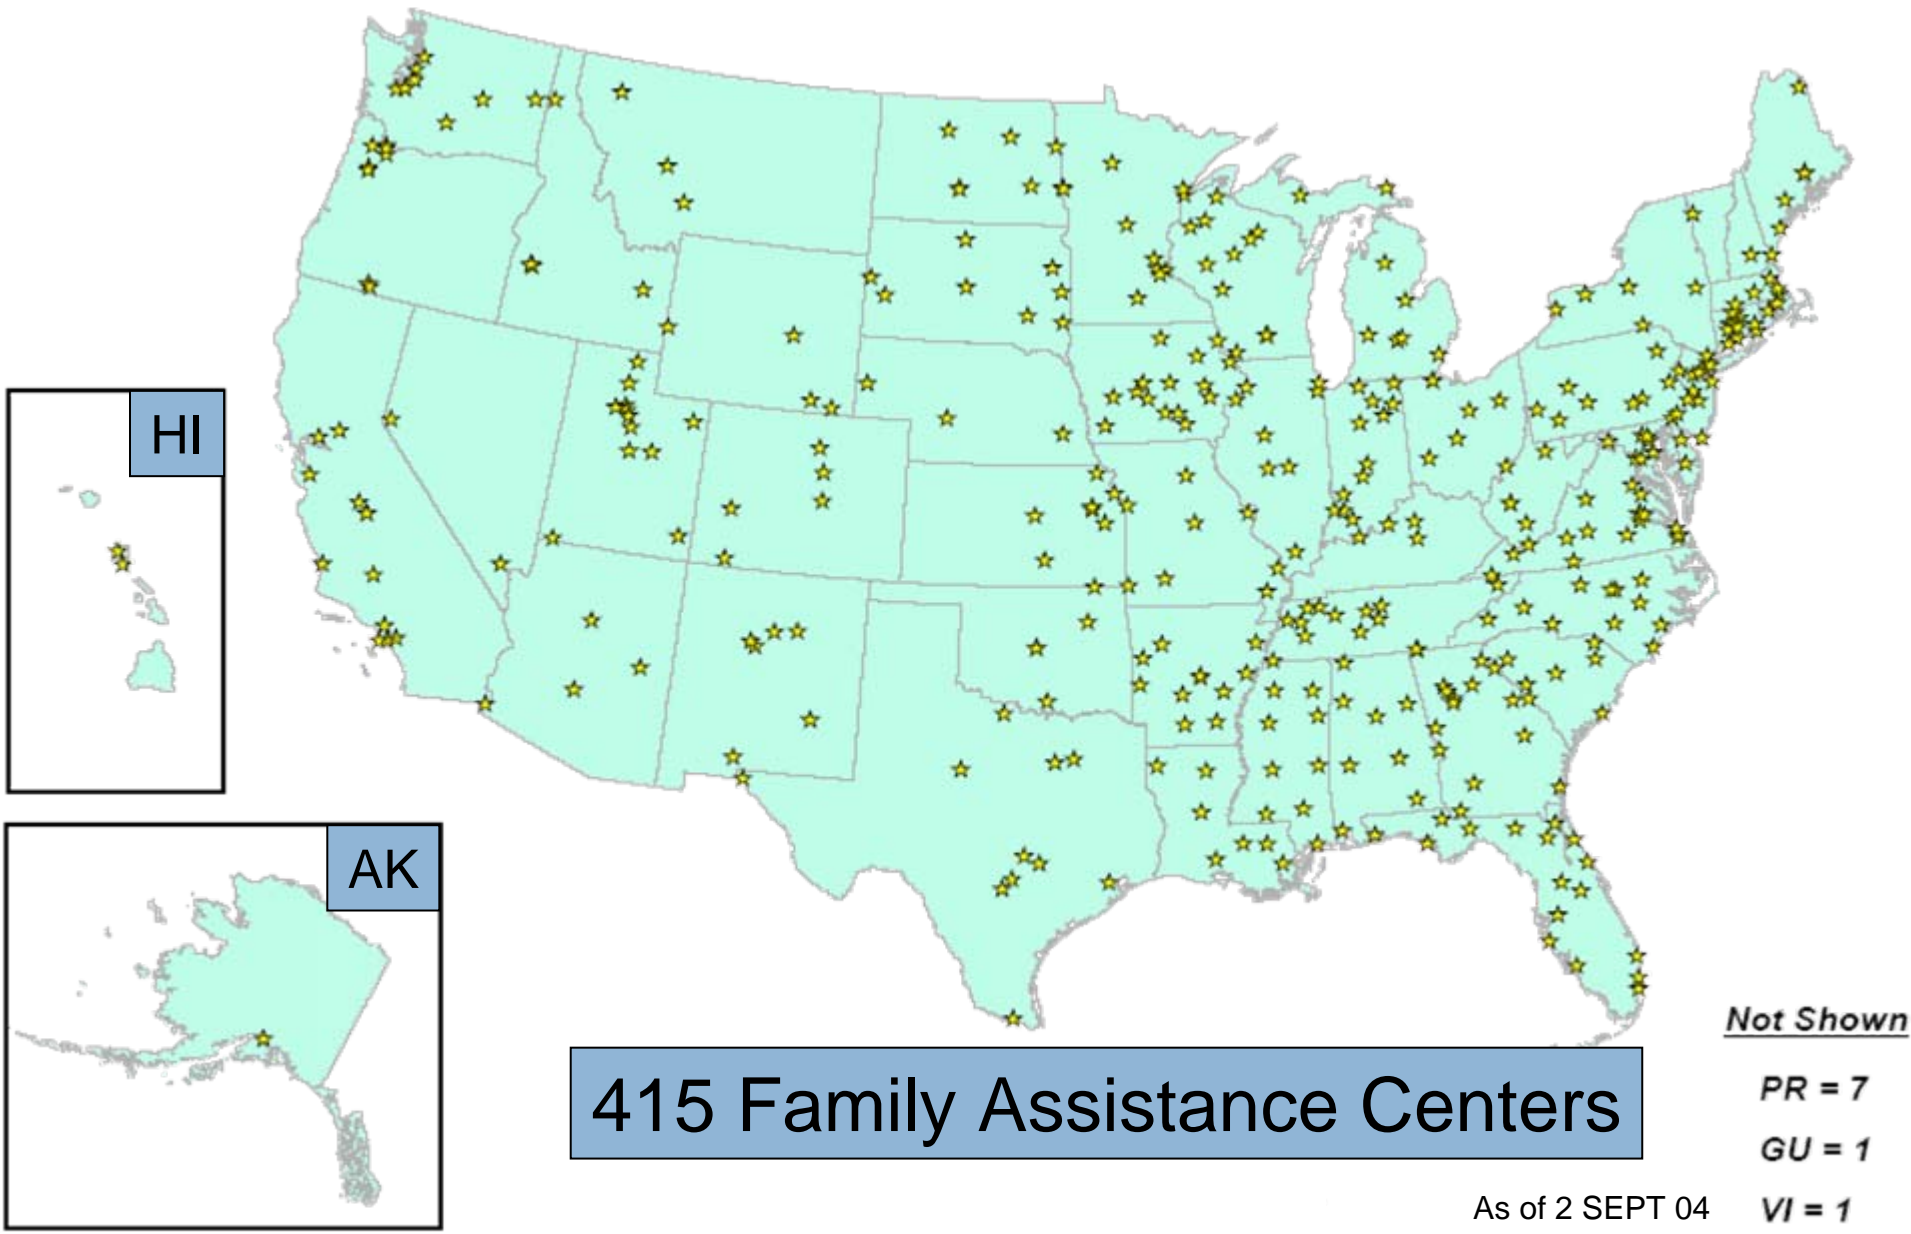

Family Assistance Centers