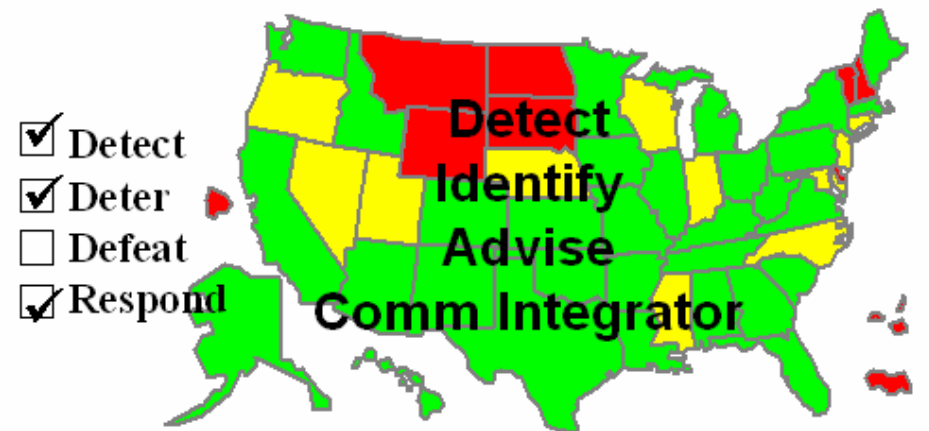

ARNG Personnel Employed in Direct Support

Partial Mobilization: 88,592 Soldiers

- Iraqi Freedom 63,637 Soldiers
- Enduring Freedom 17,000 Soldiers
- Operation Noble Eagle 7,991 Soldiers
- Presidential Res. Call-up 44 Soldiers
- Force Protection 1,898 Soldiers
- State Active Duty 1,638 Soldiers
- Airport Security
- Olympics

As of 15 SEPT 04

ARNG Operational Deployments

Joint Force Headquarters-State

CBRNE Enhanced Response Force Package

Reaction Forces

Civil Support Teams

Joint CONUS Comms Support Environment

- Detect
- Deter
- Defeat
- Respond