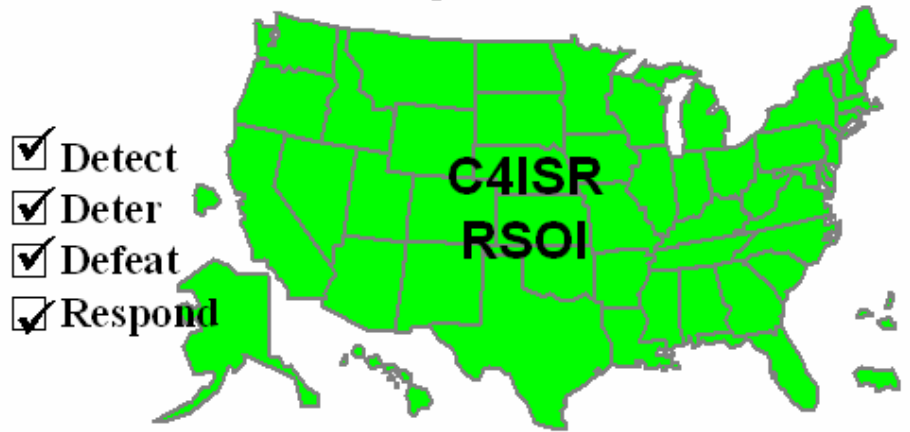

Joint Force Headquarters-State