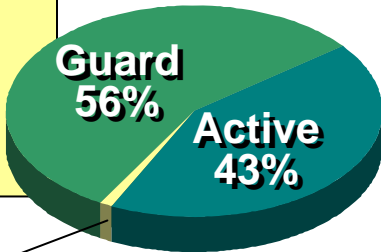

Army National Guard Installations

3,150 + Locations

Active Duty Army Installations-CONUS

Approximately 60 locations

The Army Composition FY04

ARNG CBT Bn's	
IN	80
AR	46
FA	89
Atk Hel	9
SF	6

Combat

Reserve
1%