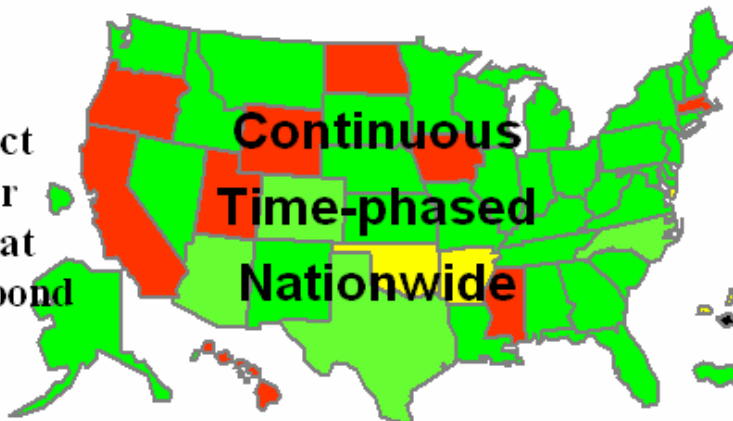

Public Affairs

- ☐ Detect
- ☒ Deter
- ☐ Defeat
- ☒ Respond