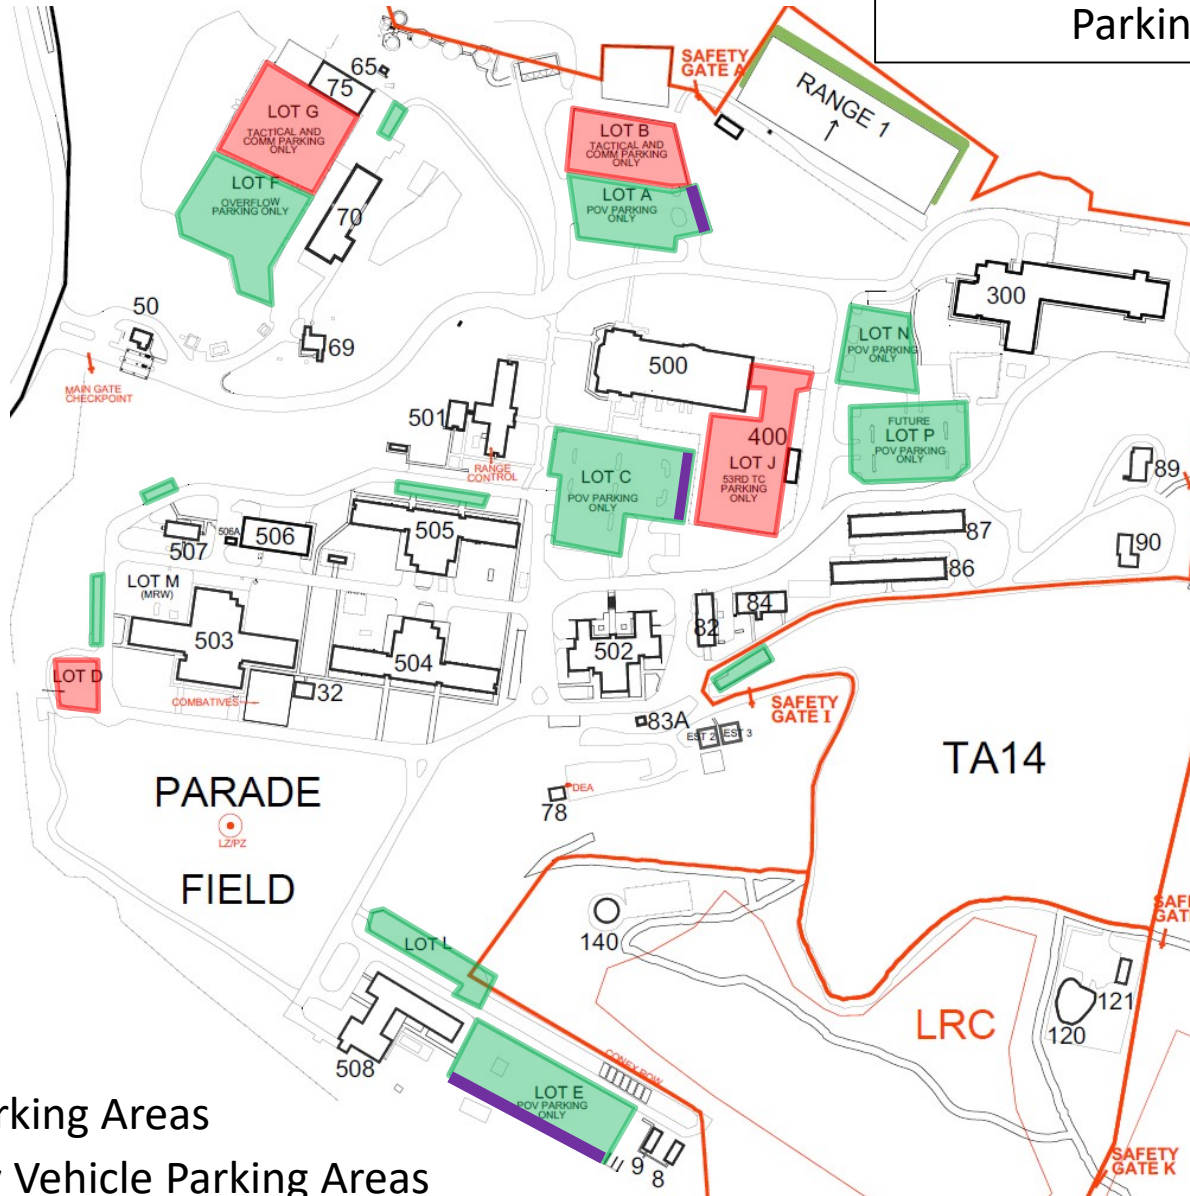

Camp Smith Training Site Parking Areas

-  - POV Parking Areas
-  - Military Vehicle Parking Areas
-  - Long Term/Overnight Parking

Please do NOT park on the grass, along roads or in other unauthorized locations, this inhibits MOV, commercial and emergency vehicle movement.

There is additional authorized POV parking in Lot E behind building 508/VOQ and in Lot F by the ACP.

If parking over night please use designated areas, this facilitates snow removal and lot maintenance