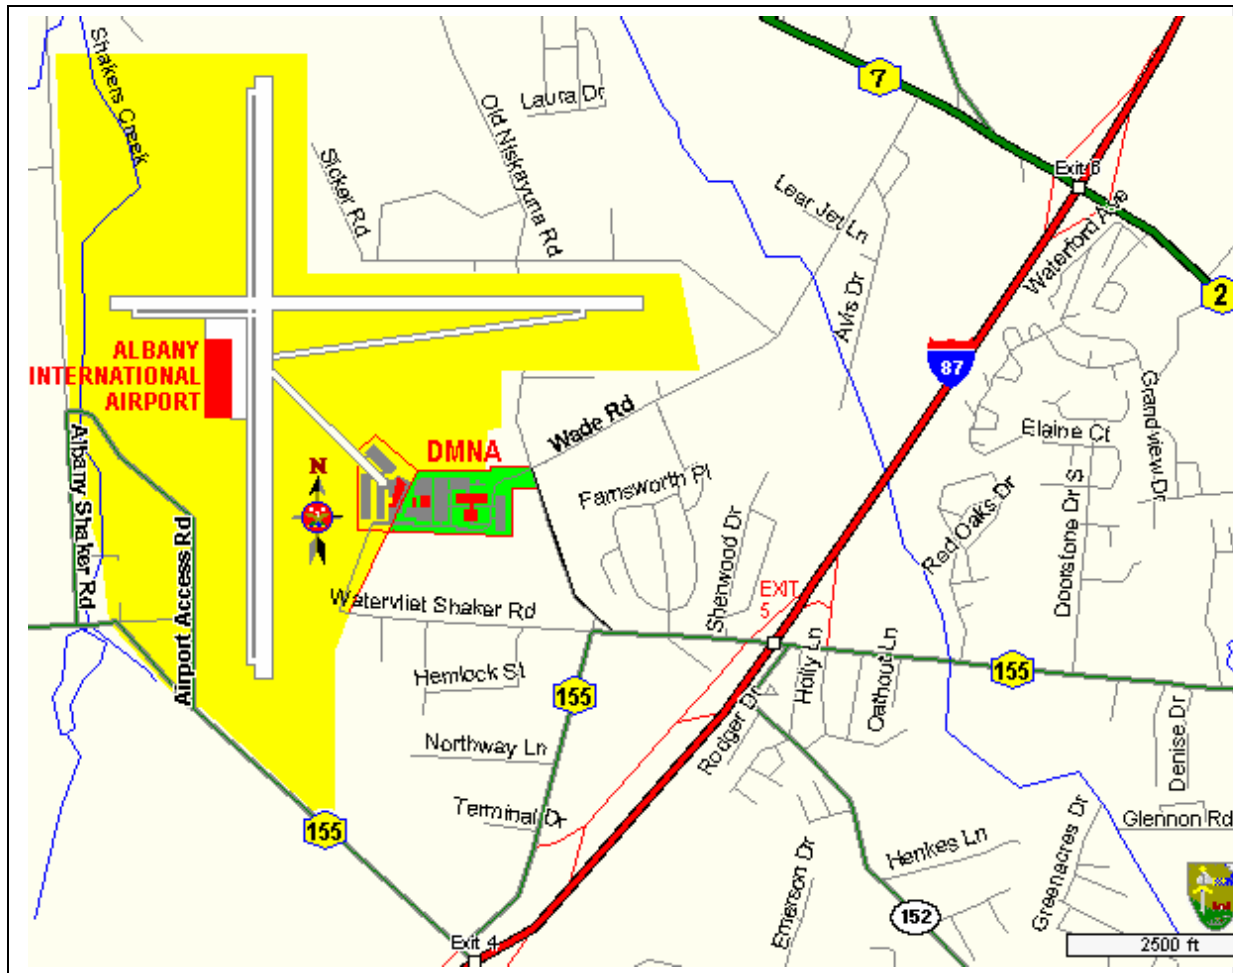

Form the west

1. I-90 E toward I-290/ALBANY (Portions toll).
2. Merge onto I-87 N via EXIT 1N toward ALBANY INT'L AIRPORT/MONTREAL. Go 4.7 mi
3. Take the RT-155 exit, EXIT 5, toward LATHAM. Go 0.2 mi
4. Turn RIGHT onto WATERVLIET SHAKER RD/NY-155. Go 0.5 mi
5. Turn SLIGHT RIGHT onto CR-160/OLD NISKAYUNA RD. Go 0.3 mi
6. End at 330 Old Niskayuna Rd Latham, NY 12110-3514

From the south

1. I-87 N/NY State Thruway N toward ALBANY (Portions toll).
2. Merge onto I-87 N/I-90 E via EXIT 24 toward ALBANY/MONTREAL (Portions toll). Go 1.0 mi
3. Merge onto I-87 N via EXIT 1N toward ALBANY INT'L AIRPORT/MONTREAL. Go 4.7 mi
4. Take the RT-155 exit, EXIT 5, toward LATHAM. Go 0.2 mi
5. Turn RIGHT onto WATERVLIET SHAKER RD/NY-155. Go 0.5 mi
6. Turn SLIGHT RIGHT onto CR-160/OLD NISKAYUNA RD. Go 0.3 mi
7. End at 330 Old Niskayuna Rd Latham, NY 12110-3514

From the north

1. I-87 S towards Albany
2. Take the RT-155 E exit, EXIT 5, toward LATHAM. Go 0.2 mi
3. Turn RIGHT onto WATERVLIET SHAKER RD/NY-155. Go 0.5 mi
4. Turn SLIGHT RIGHT onto CR-160/OLD NISKAYUNA RD. Go 0.3 mi
5. End at 330 Old Niskayuna Rd Latham, NY 12110-3514

**DIRECTION TO  
JOINT FORCE HEADQUARTERS (JFHQ)**  
also called  
**Division of Military and Naval Affairs (DMNA)**

From the west

1. I-90 W toward ALBANY (Portions toll) (Crossing into NEW YORK). 
2. Merge onto I-90 W via EXIT B1 toward RT-9/ ALBANY/ HUDSON.  Go 19.7 mi
3. Merge onto I-87 N via EXIT 1N toward SARATOGA/ MONTREAL.  Go 4.4 mi
4. Take the RT-155 exit, EXIT 5, toward LATHAM.  Go 0.2 mi
5. Turn RIGHT onto WATERVLIET SHAKER RD/NY-155.  Go 0.5 mi
6. Turn SLIGHT RIGHT onto CR-160/OLD NISKAYUNA RD.  Go 0.3 mi
7. End at 330 Old Niskayuna Rd Latham, NY 12110-3514 