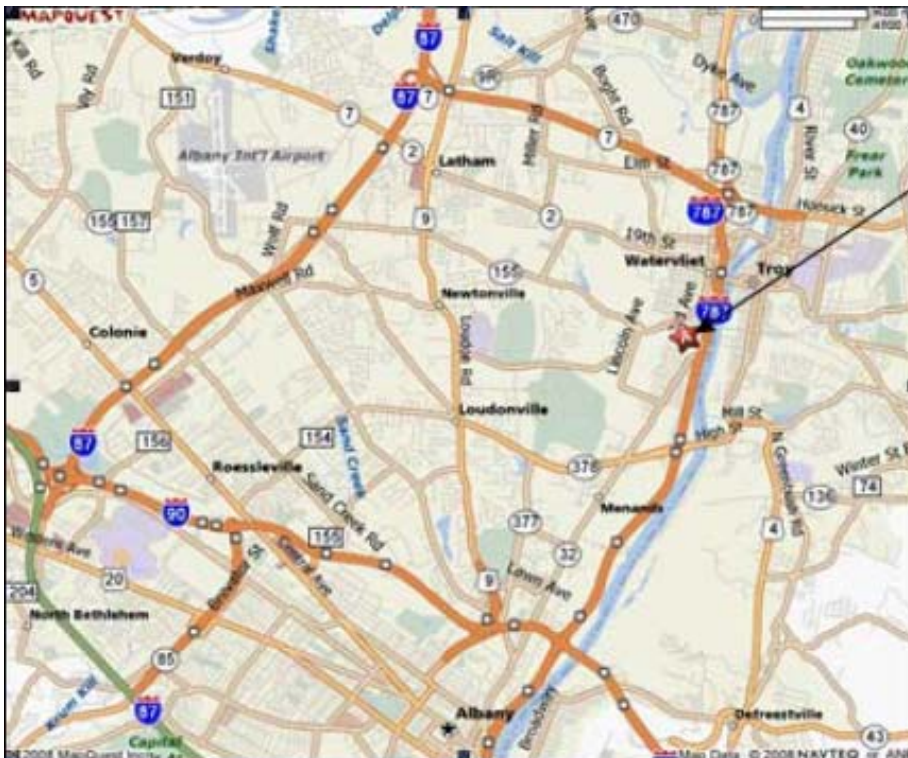

a. From the South

- (1) Take 1st Albany exit # 23 to Interstate 787 North
- (2) Take exit # 7W (Menands/Watervliet) to route 374 west
- (3) Immediately take next ramp (Watervliet) to route 32
- (4) Turn right onto route 32 North (3rd Ave)
- (5) EST 2-1/2 miles turn left into Watervliet Arsenal South entrance (Blinking, yellow, street light). ID card required at Security Checkpoint.
- (6) After South entrance go slight right along stonewall to 4-way stop. (Bldg 25 is directly on your left)

b. From the West, Interstate 90 (Thruway-toll)

- (1) Take 2d Albany exit # 24 to I90 (To Boston) E.g., Freebee I90) east to Interstate 787 North.
- (2) Take exit for Interstate 787 North
- (3) Take exit # 7W (Menands/Watervliet) to route 374 west
- (4) Immediately take next ramp (Watervliet) to route 32
- (5) Turn right onto route 32 North (3rd Ave)
- (6) EST 2-1/2 miles turn left into Watervliet Arsenal South entrance (Blinking, yellow, street light). ID card required at Security Checkpoint.
- (7) After South entrance go slight right along stonewall to 4-way stop. (Bldg 25 is directly on your left)

c. From the North, Interstate 87 (Northway)

- (1) Take exit # 6-7 to Alternate route 7 east to Interstate 787 south (To Albany/Cohoes Exit).
- (2) Once on Interstate 787 south immediately take exit # 8 (To Green Island/Watervliet) to 23d Street.
- (3) Right onto 23d Street.
- (4) Immediate take left onto Broadway/Route 32 south (1st Street light).
- (5) Turn right onto 3rd Street (3rd street light).
- (6) Watervliet south Entrance is on your right (Blinking, yellow, street light).
- (7) After South entrance go slight right along stonewall to 4-way stop. (Bldg 25 is directly on your left)