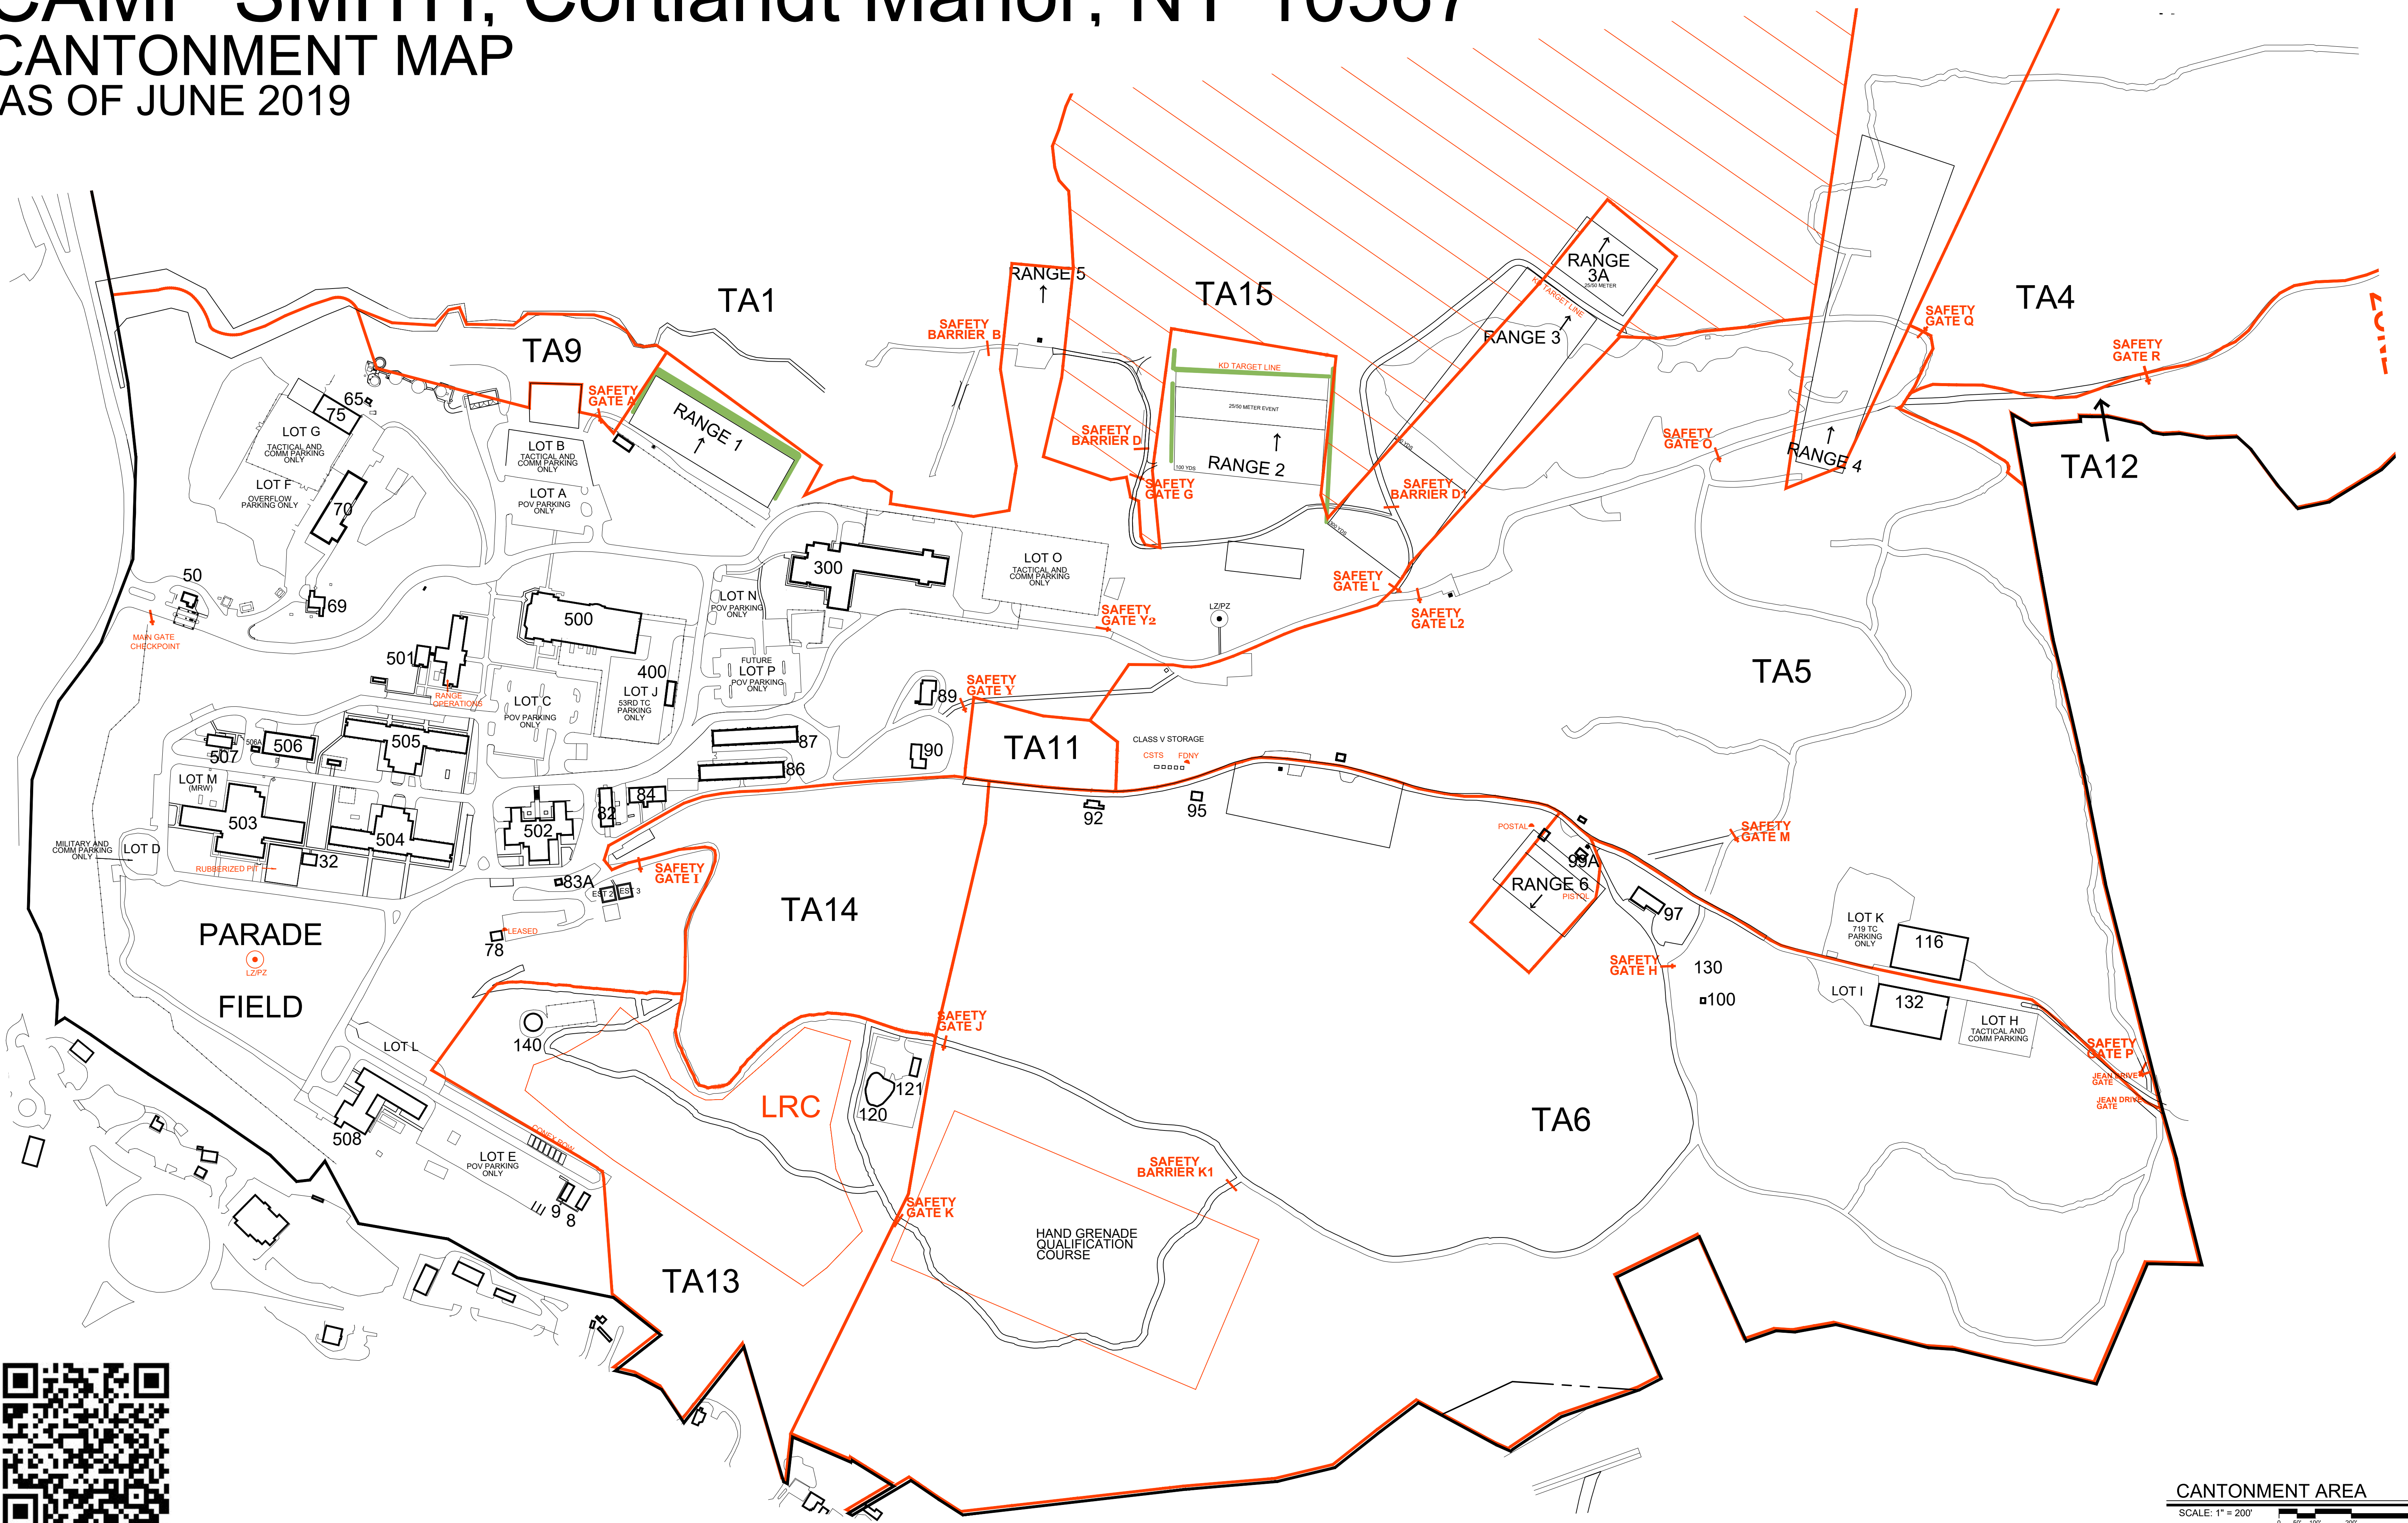

# CAMP SMITH, Cortlandt Manor, NY 10567

## CANTONMENT MAP

AS OF JUNE 2019

CANTONMENT AREA  
SCALE: 1" = 200'